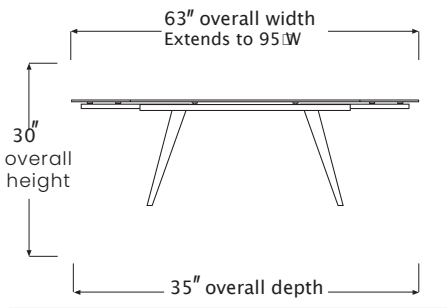

CORTONA

DINING TABLE

SEF2060

PRODUCT DIAGRAM

CARTON DIMENSIONS

SPECS & DIMENSIONS

WIDTH	63" W Extends to 95"W
DEPTH	35" D
HEIGHT	30" H
WEIGHT	257 LBS
CUBIC FEET	xx.x CU.FT
#ITEM/CTN	1PC/2CTN

MATERIAL INFORMATION

DESCRIPTION	RECTANGULAR DINING TABLE
FINISH INFO 1	12MM CLEAR TEMPERED BEVELED GLASS
FINISH INFO 2	WALNUT, BLACK POWDER COATED STEEL
FINISH INFO 3	SPLAYED LEGS, GLASS ROUNDED CORNERS

PRICE	\$699.00
-------	----------