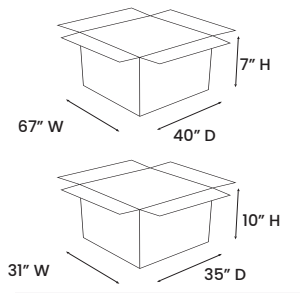

CORTONA

DINING TABLE

SEF2060

PRODUCT DIAGRAM

CARTON DIMENSIONS

SPECS & DIMENSIONS

WIDTH	63" W Extends to 95"W
DEPTH	35" D
HEIGHT	30" H
WEIGHT	257 LBS
CUBIC FEET	xx.x CU.FT
#ITEM/CTN	1PC/2CTN

MATERIAL INFORMATION

DESCRIPTION	RECTANGULAR DINING TABLE
FINISH INFO 1	12MM CLEAR TEMPERED BEVELED GLASS
FINISH INFO 2	WALNUT, BLACK POWDER COATED STEEL
FINISH INFO 3	SPLAYED LEGS, GLASS ROUNDED CORNERS

PRICE	\$699.00
-------	----------