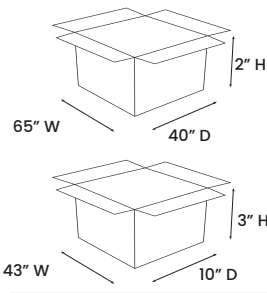

ELLIS

DINING TABLE

SEF2133R

PRODUCT DIAGRAM

CARTON DIMENSIONS

SPECS & DIMENSIONS

WIDTH	63" W
DEPTH	37" D
HEIGHT	30" H
WEIGHT	127 LBS
CUBIC FEET	3.76 CU.FT
#ITEM/CTN	1PC/2CTN

MATERIAL INFORMATION