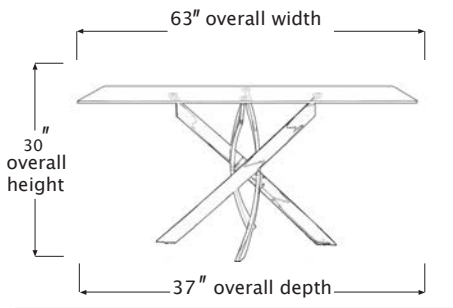

ELLIS

DINING TABLE

SEF2133R

PRODUCT DIAGRAM

CARTON DIMENSIONS

SPECS & DIMENSIONS

WIDTH	63" W
DEPTH	37" D
HEIGHT	30" H
WEIGHT	127 LBS
CUBIC FEET	3.76 CU.FT
#ITEM/CTN	1PC/2CTN

MATERIAL INFORMATION