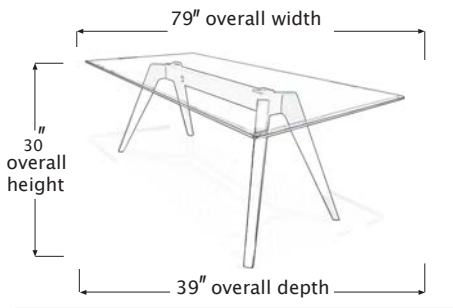

CORTONA

DINING TABLE

SEF2191

PRODUCT DIAGRAM

CARTON DIMENSIONS

SPECS & DIMENSIONS

WIDTH	79" W
DEPTH	39" D
HEIGHT	30" H
WEIGHT	XX LBS
CUBIC FEET	XX.X CU.FT
#ITEM/CTN	1PC/2CTN

MATERIAL INFORMATION