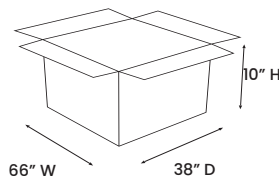

CARDEN

DINING TABLE

SGF097

PRODUCT DIAGRAM

CARTON DIMENSIONS

SPECS & DIMENSIONS

WIDTH	63" W
DEPTH	36" D
HEIGHT	30" H
WEIGHT	67 LBS
CUBIC FEET	13 CU.FT
#ITEM/CTN	1PC/1CTN

MATERIAL INFORMATION