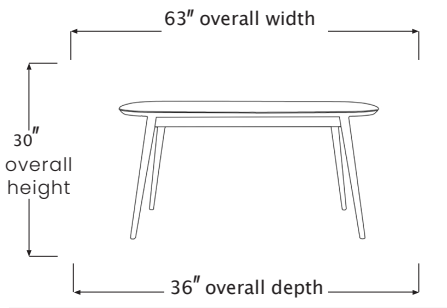

CARDEN

DINING TABLE

SGF097

PRODUCT DIAGRAM

CARTON DIMENSIONS

SPECS & DIMENSIONS

WIDTH	63" W
DEPTH	36" D
HEIGHT	30" H
WEIGHT	67 LBS
CUBIC FEET	13 CU.FT
#ITEM/CTN	1PC/1CTN

MATERIAL INFORMATION