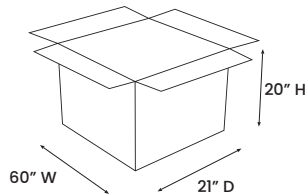

EXE

BENCH

SHA700

PRODUCT DIAGRAM

CARTON DIMENSIONS

SPECS & DIMENSIONS

WIDTH	59" W
DEPTH	20" D
HEIGHT	17" H
WEIGHT	46 LBS
CUBIC FEET	13.78 CU.FT
#ITEM/CTN	1PC/1CTN

MATERIAL INFORMATION