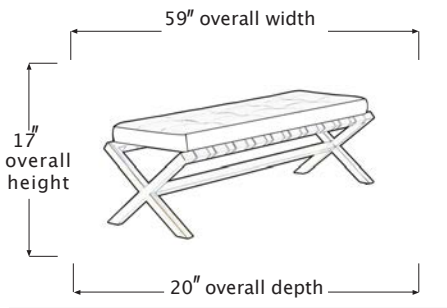

EXE

BENCH

SHA700

PRODUCT DIAGRAM

CARTON DIMENSIONS

SPECS & DIMENSIONS

WIDTH	59" W
DEPTH	20" D
HEIGHT	17" H
WEIGHT	46 LBS
CUBIC FEET	13.78 CU.FT
#ITEM/CTN	1PC/1CTN

MATERIAL INFORMATION