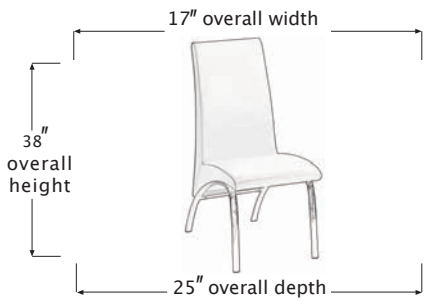

MONACO

DINING CHAIR

SHBZ101B

PRODUCT DIAGRAM

CARTON DIMENSIONS

SPECS & DIMENSIONS

WIDTH	17" W
DEPTH	25" D
HEIGHT	38" H
WEIGHT	XX LBS
CUBIC FEET	XX.X CU.FT
#ITEM/CTN	2PC/1CTN

MATERIAL INFORMATION

DESCRIPTION	DINING CHAIR
FINISH INFO 1	SYNTHETIC LEATHER
FINISH INFO 2	BLACK
FINISH INFO 3	CHROME

COVER CONTENT: 100% POLYESTER
COVER ABRASION: 35,000 DOUBLE RUBS

7933 Huntington Road, Woodbridge, ON L4H 0S9 | T: (905) 850-1530
 E: sales@korsonfurniture.com | www.korsonfurniture.com