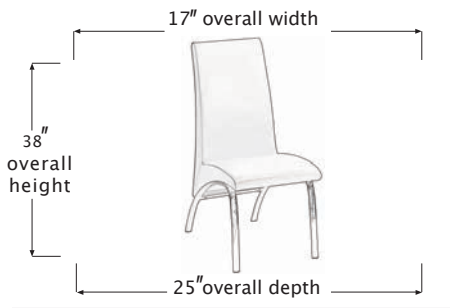

MONACO

DINING CHAIR

SHBZ101W

PRODUCT DIAGRAM

CARTON DIMENSIONS

SPECS & DIMENSIONS

WIDTH	17" W
DEPTH	25" D
HEIGHT	38" H
WEIGHT	XX LBS
CUBIC FEET	XX.X CU.FT
#ITEM/CTN	2PC/1CTN

MATERIAL INFORMATION

DESCRIPTION	DINING CHAIR
FINISH INFO 1	SYNTHETIC LEATHER
FINISH INFO 2	WHITE
FINISH INFO 3	CHROME

COVER CONTENT: 100% POLYESTER
COVER ABRASION: 35,000 DOUBLE RUBS

7933 Huntington Road, Woodbridge, ON L4H 0S9 | T: (905) 850-1530
 E: sales@korsonfurniture.com | www.korsonfurniture.com