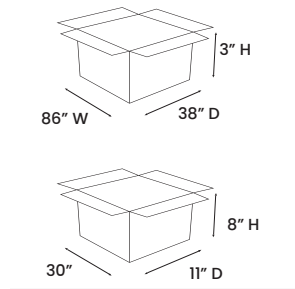

MARILYNN

DINING TABLE

SHD6701P

PRODUCT DIAGRAM

CARTON DIMENSIONS

SPECS & DIMENSIONS

WIDTH	84" W
DEPTH	36" D
HEIGHT	30" H
WEIGHT	193 LBS
CUBIC FEET	7.2 CU.FT
#ITEM/CTN	1PC/2CTN

MATERIAL INFORMATION