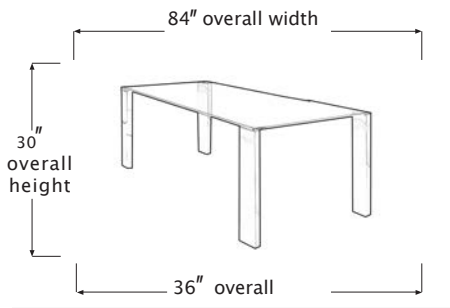

MARILYNN

DINING TABLE

SHD6701P

PRODUCT DIAGRAM

CARTON DIMENSIONS

SPECS & DIMENSIONS

WIDTH	84" W
DEPTH	36" D
HEIGHT	30" H
WEIGHT	193 LBS
CUBIC FEET	7.2 CU.FT
#ITEM/CTN	1PC/2CTN

MATERIAL INFORMATION