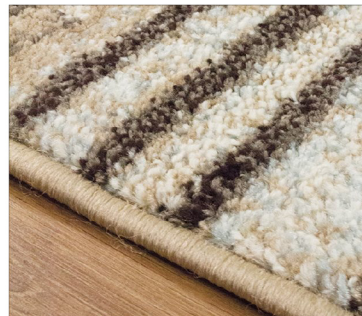

### SMALL RUG

Item #:	SKO275S
Rug Size:	6 x 8
Colour:	Blue, Cream, Brown, Taupe
Bag Size:	Total: 6"W 6"D 63"H.
Bag. Cube:	1.31 Cu.Ft.
Pkg Weight:	16 lbs. Face Weight: 15 lbs

### LARGE RUG

Item #:	SKO275L
Rug Size:	8 x 11
Colour:	Blue, Cream, Brown, Taupe
Bag Size:	Total: 7"W 7"D 94"H.
Bag. Cube:	2.67 Cu.Ft.
Pkg Weight:	31 lbs. Face Weight: 30 lbs

<b>MATERIAL:</b> 100% Heatset Polypropylene		<b>CONSTRUCTION:</b> Machine-woven
<b>TEXTURE:</b> Frieze	<b>PILE:</b> 0.5"	<b>PATTERN:</b> Stripes