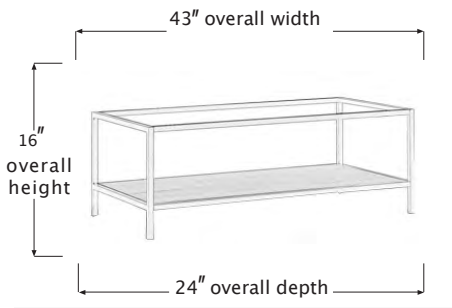

YUPIE

COFFEE TABLE

SKSD300

PRODUCT DIAGRAM

CARTON DIMENSIONS

SPECS & DIMENSIONS

WIDTH	43" W
DEPTH	24" D
HEIGHT	16" H
WEIGHT	68 LBS
CUBIC FEET	3.23 CU.FT
#ITEM/CTN	1PC/1CTN

MATERIAL INFORMATION