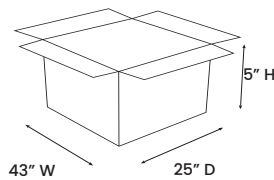

YUPIE

COFFEE TABLE

SKSD300

PRODUCT DIAGRAM

CARTON DIMENSIONS

SPECS & DIMENSIONS

WIDTH	43" W
DEPTH	24" D
HEIGHT	16" H
WEIGHT	68 LBS
CUBIC FEET	3.23 CU.FT
#ITEM/CTN	1PC/1CTN

MATERIAL INFORMATION