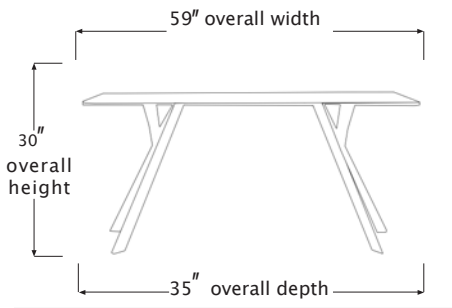

PAOLO

DINING TABLE

SKSD405

PRODUCT DIAGRAM

CARTON DIMENSIONS

SPECS & DIMENSIONS

WIDTH	59" W
DEPTH	35" D
HEIGHT	30" H
WEIGHT	XX LBS
CUBIC FEET	XX.X CU.FT
#ITEM/CTN	1PC/2CTN

MATERIAL INFORMATION