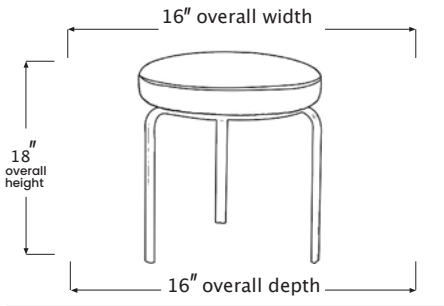

HARMONY

STACKABLE STOOL

SKSD42125

PRODUCT DIAGRAM

CARTON DIMENSIONS

SPECS & DIMENSIONS

WIDTH	16" W
DEPTH	16" D
HEIGHT	18" H
WEIGHT	XX LBS
CUBIC FEET	XX.X CU.FT
#ITEM/CTN	2PC/1CTN

MATERIAL INFORMATION

DESCRIPTION	STACKABLE STOOL
FINISH INFO 1	WOVEN EARTH
FINISH INFO 2	POWDER COATED BLACK
FINISH INFO 3	

7933 Huntington Road, Woodbridge, ON L4H 0S9 | T: (905) 850-1530
E: sales@korsonfurniture.com | www.korsonfurniture.com