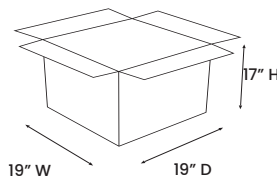

HARMONY

STACKABLE STOOL

SKSD42125

PRODUCT DIAGRAM

CARTON DIMENSIONS

SPECS & DIMENSIONS

WIDTH	16" W
DEPTH	16" D
HEIGHT	18" H
WEIGHT	XX LBS
CUBIC FEET	XX.X CU.FT
#ITEM/CTN	2PC/1CTN

MATERIAL INFORMATION