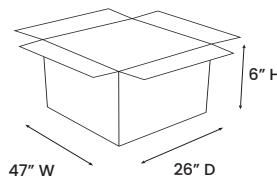

BRUNO

COFFEE TABLE

SKSD67357

PRODUCT DIAGRAM

CARTON DIMENSIONS

SPECS & DIMENSIONS

WIDTH	44" W
DEPTH	24" D
HEIGHT	16" H
WEIGHT	XX LBS
CUBIC FEET	XX.X CU.FT
#ITEM/CTN	1PC/1CTN

MATERIAL INFORMATION