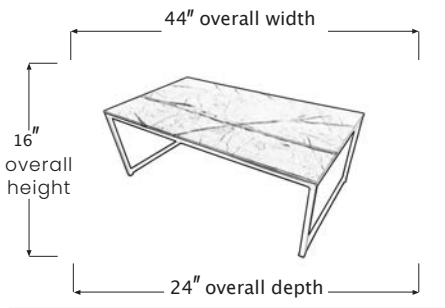

BRUNO

COFFEE TABLE

SKSD67357

PRODUCT DIAGRAM

CARTON DIMENSIONS

SPECS & DIMENSIONS

WIDTH	44" W
DEPTH	24" D
HEIGHT	16" H
WEIGHT	XX LBS
CUBIC FEET	XX.X CU.FT
#ITEM/CTN	1PC/1CTN

MATERIAL INFORMATION