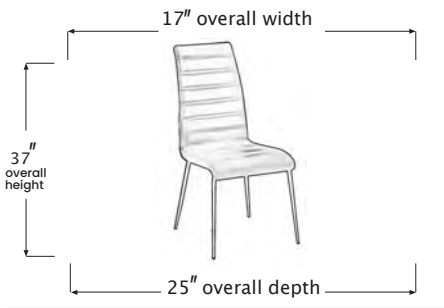

LUCY

DINING CHAIR

SKSD67912

PRODUCT DIAGRAM

CARTON DIMENSIONS

SPECS & DIMENSIONS

| | |
|------------|-------------|
| WIDTH | 17" W |
| DEPTH | 25" D |
| HEIGHT | 37" H |
| WEIGHT | 12 LBS |
| CUBIC FEET | 10.57 CU.FT |
| #ITEM/CTN | 4PC/1CTN |

MATERIAL INFORMATION

| | |
|---------------|--------------------------|
| DESCRIPTION | SIDE CHAIR |
| FINISH INFO 1 | KEYSTONE |
| FINISH INFO 2 | GRAY |
| FINISH INFO 3 | GRAY POWDER COATED STEEL |

COVER CONTENT: 100% POLYESTER
COVER ABRASION: 35,000 DOUBLE RUBS