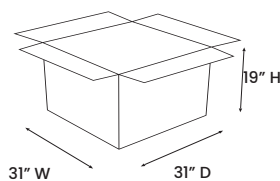

LUCY

DINING CHAIR

SKSD67912

PRODUCT DIAGRAM

CARTON DIMENSIONS

SPECS & DIMENSIONS

| | |
|------------|-------------|
| WIDTH | 17" W |
| DEPTH | 25" D |
| HEIGHT | 37" H |
| WEIGHT | 12 LBS |
| CUBIC FEET | 10.57 CU.FT |
| #ITEM/CTN | 4PC/1CTN |

MATERIAL INFORMATION

| | |
|---------------|--------------------------|
| DESCRIPTION | SIDE CHAIR |
| FINISH INFO 1 | KEYSTONE |
| FINISH INFO 2 | GRAY |
| FINISH INFO 3 | GRAY POWDER COATED STEEL |

COVER CONTENT: 100% POLYESTER
COVER ABRASION: 35,000 DOUBLE RUBS