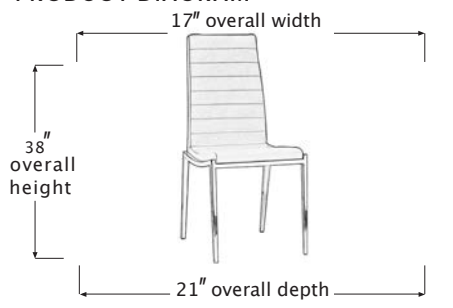

HAZEL

DINING CHAIR

SKSD68015

PRODUCT DIAGRAM

CARTON DIMENSIONS

SPECS & DIMENSIONS

WIDTH	17" W
DEPTH	21" D
HEIGHT	38" H
WEIGHT	11 LBS
CUBIC FEET	7.15 CU.FT
#ITEM/CTN	2PC/1CTN

MATERIAL INFORMATION

DESCRIPTION	SIDE CHAIR
FINISH INFO 1	SYNTHETIC LEATHER
FINISH INFO 2	BLACK
FINISH INFO 3	CHROME

COVER CONTENT: 100% POLYESTER
COVER ABRASION: 35,000 DOUBLE RUBS

7933 Huntington Road, Woodbridge, ON L4H 0S9 | T: (905) 850-1530
 E: sales@korsonfurniture.com | www.korsonfurniture.com