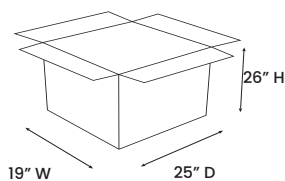

HAZEL

DINING CHAIR

SKSD68015

PRODUCT DIAGRAM

CARTON DIMENSIONS

SPECS & DIMENSIONS

WIDTH	17" W
DEPTH	21" D
HEIGHT	38" H
WEIGHT	11 LBS
CUBIC FEET	7.15 CU.FT
#ITEM/CTN	2PC/1CTN

MATERIAL INFORMATION

DESCRIPTION	SIDE CHAIR
FINISH INFO 1	SYNTHETIC LEATHER
FINISH INFO 2	BLACK
FINISH INFO 3	CHROME

COVER CONTENT: 100% POLYESTER
COVER ABRASION: 35,000 DOUBLE RUBS

7933 Huntington Road, Woodbridge, ON L4H 0S9 | T: (905) 850-1530
 E: sales@korsonfurniture.com | www.korsonfurniture.com