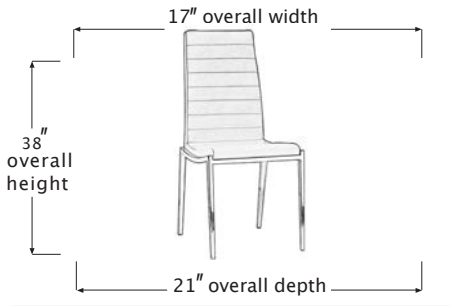

HAZEL

DINING CHAIR

SKSD68063

PRODUCT DIAGRAM

CARTON DIMENSIONS

SPECS & DIMENSIONS

WIDTH	17" W
DEPTH	21" D
HEIGHT	38" H
WEIGHT	11 LBS
CUBIC FEET	7.15 CU.FT
#ITEM/CTN	2PC/1CTN

MATERIAL INFORMATION

DESCRIPTION	SIDE CHAIR
FINISH INFO 1	SYNTHETIC LEATHER
FINISH INFO 2	WHITE
FINISH INFO 3	CHROME

COVER CONTENT: 100% POLYESTER
COVER ABRASION: 35,000 DOUBLE RUBS

7933 Huntington Road, Woodbridge, ON L4H 0S9 | T: (905) 850-1530
 E: sales@korsonfurniture.com | www.korsonfurniture.com