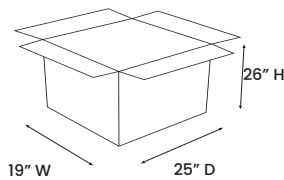

HAZEL

DINING CHAIR

SKSD68063

PRODUCT DIAGRAM

CARTON DIMENSIONS

SPECS & DIMENSIONS

WIDTH	17" W
DEPTH	21" D
HEIGHT	38" H
WEIGHT	11 LBS
CUBIC FEET	7.15 CU.FT
#ITEM/CTN	2PC/1CTN

MATERIAL INFORMATION

DESCRIPTION	SIDE CHAIR
FINISH INFO 1	SYNTHETIC LEATHER
FINISH INFO 2	WHITE
FINISH INFO 3	CHROME

COVER CONTENT: 100% POLYESTER
COVER ABRASION: 35,000 DOUBLE RUBS

7933 Huntington Road, Woodbridge, ON L4H 0S9 | T: (905) 850-1530
 E: sales@korsonfurniture.com | www.korsonfurniture.com