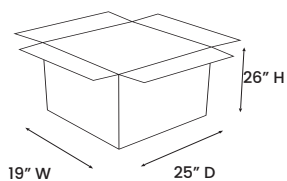

HAZEL

DINING CHAIR

SKSD68085

PRODUCT DIAGRAM

CARTON DIMENSIONS

SPECS & DIMENSIONS

WIDTH	17" W
DEPTH	21" D
HEIGHT	38" H
WEIGHT	11 LBS
CUBIC FEET	7.15 CU.FT
#ITEM/CTN	2PC/1CTN

MATERIAL INFORMATION

DESCRIPTION	SIDE CHAIR
FINISH INFO 1	SYNTHETIC LEATHER
FINISH INFO 2	SLATE
FINISH INFO 3	CHROME

COVER CONTENT: 100% POLYESTER
COVER ABRASION: 35,000 DOUBLE RUBS

7933 Huntington Road, Woodbridge, ON L4H 0S9 | T: (905) 850-1530
E: sales@korsonfurniture.com | www.korsonfurniture.com