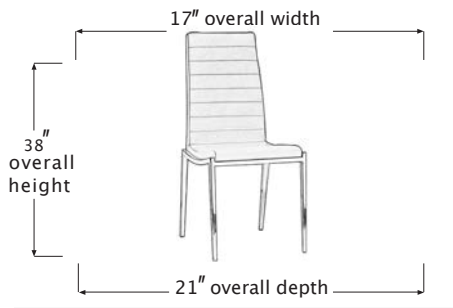

HAZEL

DINING CHAIR

SKSD68085

PRODUCT DIAGRAM

CARTON DIMENSIONS

SPECS & DIMENSIONS

WIDTH	17" W
DEPTH	21" D
HEIGHT	38" H
WEIGHT	11 LBS
CUBIC FEET	7.15 CU.FT
#ITEM/CTN	2PC/1CTN

MATERIAL INFORMATION

DESCRIPTION	SIDE CHAIR
FINISH INFO 1	SYNTHETIC LEATHER
FINISH INFO 2	SLATE
FINISH INFO 3	CHROME

COVER CONTENT: 100% POLYESTER
COVER ABRASION: 35,000 DOUBLE RUBS

7933 Huntington Road, Woodbridge, ON L4H 0S9 | T: (905) 850-1530
E: sales@korsonfurniture.com | www.korsonfurniture.com