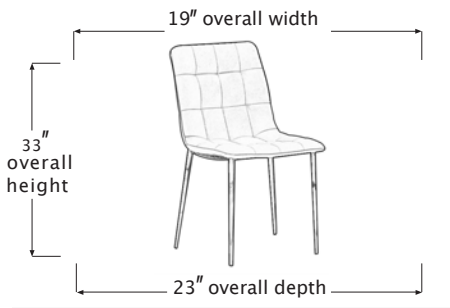

PAIGE

DINING CHAIR

SKSD68316

PRODUCT DIAGRAM

CARTON DIMENSIONS

SPECS & DIMENSIONS

WIDTH	19" W
DEPTH	23" D
HEIGHT	33" H
WEIGHT	9 LBS
CUBIC FEET	7.04 CU.FT
#ITEM/CTN	2PC/1CTN

MATERIAL INFORMATION

DESCRIPTION	SIDE CHAIR
FINISH INFO 1	SYNTHETIC LEATHER
FINISH INFO 2	VINTAGE STEEL
FINISH INFO 3	BLACK POWDER COATED STEEL

COVER CONTENT: 100% POLYESTER
COVER ABRASION: 35,000 DOUBLE RUBS

7933 Huntington Road, Woodbridge, ON L4H 0S9 | T: (905) 850-1530
 E: sales@korsonfurniture.com | www.korsonfurniture.com