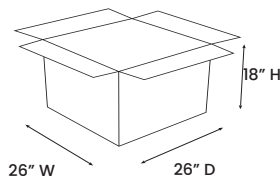

PAIGE

DINING CHAIR

SKSD68316

PRODUCT DIAGRAM

CARTON DIMENSIONS

SPECS & DIMENSIONS

WIDTH	19" W
DEPTH	23" D
HEIGHT	33" H
WEIGHT	9 LBS
CUBIC FEET	7.04 CU.FT
#ITEM/CTN	2PC/1CTN

MATERIAL INFORMATION