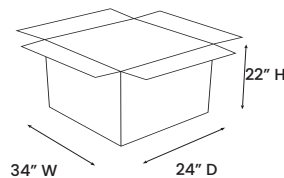

OBAX

DINING CHAIR

SKSD728E10

PRODUCT DIAGRAM

CARTON DIMENSIONS

SPECS & DIMENSIONS

WIDTH	24" W
DEPTH	23" D
HEIGHT	33" H
WEIGHT	15 LBS
CUBIC FEET	10.39 CU.FT
#ITEM/CTN	2PC/1CTN

MATERIAL INFORMATION