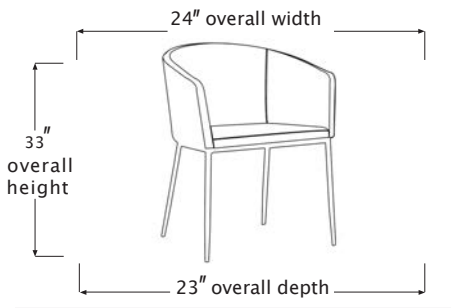

OBAX

DINING CHAIR

SKSD728E10

PRODUCT DIAGRAM

CARTON DIMENSIONS

SPECS & DIMENSIONS

WIDTH	24" W
DEPTH	23" D
HEIGHT	33" H
WEIGHT	15 LBS
CUBIC FEET	10.39 CU.FT
#ITEM/CTN	2PC/1CTN

MATERIAL INFORMATION

DESCRIPTION	TUB CHAIR
FINISH INFO 1	CASHMERE
FINISH INFO 2	SKY
FINISH INFO 3	BLACK POWDER COATED STEEL

COVER CONTENT: 100% POLYESTER
COVER ABRASION: 35,000 DOUBLE RUBS

7933 Huntington Road, Woodbridge, ON L4H 0S9 | T: (905) 850-1530
E: sales@korsonfurniture.com | www.korsonfurniture.com