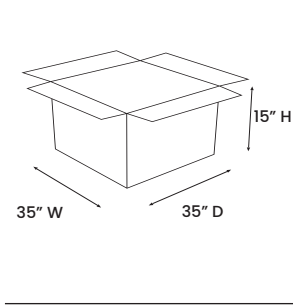

LOFT

COFFEE TABLE

SO21241

PRODUCT DIAGRAM

CARTON DIMENSIONS

SPECS & DIMENSIONS

WIDTH	32" W
DEPTH	32" D
HEIGHT	12" H
WEIGHT	51 LBS
CUBIC FEET	12.36 CU.FT
#ITEM/CTN	1PC/1CTN

MATERIAL INFORMATION