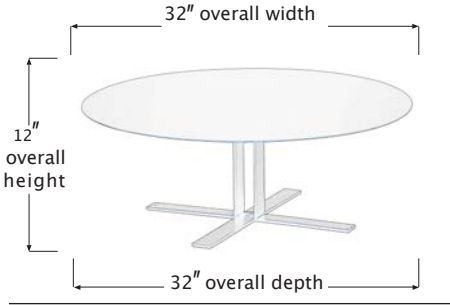

LOFT

COFFEE TABLE

SO21241

PRODUCT DIAGRAM

CARTON DIMENSIONS

SPECS & DIMENSIONS

WIDTH	32" W
DEPTH	32" D
HEIGHT	12" H
WEIGHT	51 LBS
CUBIC FEET	12.36 CU.FT
#ITEM/CTN	1PC/1CTN

MATERIAL INFORMATION