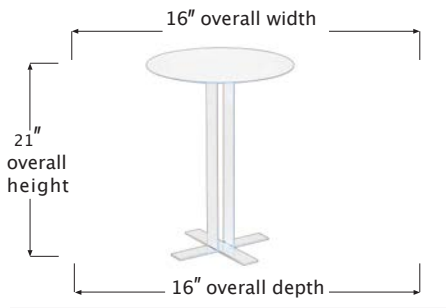

LOFT

SIDE TABLE

SO31242

PRODUCT DIAGRAM

CARTON DIMENSIONS

SPECS & DIMENSIONS

WIDTH	16" W
DEPTH	16" D
HEIGHT	21" H
WEIGHT	33 LBS
CUBIC FEET	8.83 CU.FT
#ITEM/CTN	1PC/1CTN

MATERIAL INFORMATION

DESCRIPTION	SIDE TABLE
FINISH INFO 1	BLACK POWDER COATED STEEL
FINISH INFO 2	
FINISH INFO 3	

7933 Huntington Road, Woodbridge, ON L4H 0S9 | T: (905) 850-1530
 E: sales@korsonfurniture.com | www.korsonfurniture.com