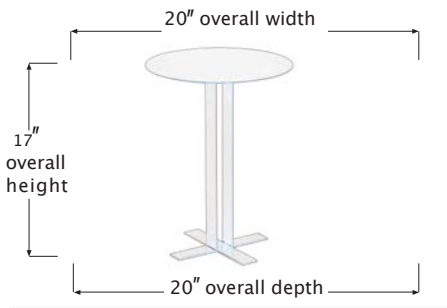

LOFT

END TABLE

SO41241

PRODUCT DIAGRAM

CARTON DIMENSIONS

SPECS & DIMENSIONS

WIDTH	20" W
DEPTH	20" D
HEIGHT	17" H
WEIGHT	33 LBS
CUBIC FEET	8.83 CU.FT
#ITEM/CTN	1PC/1CTN

MATERIAL INFORMATION