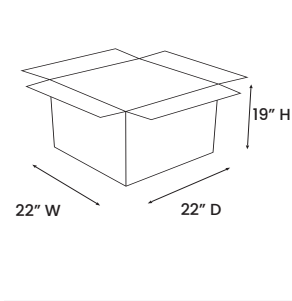

LOFT

END TABLE

SO41242

PRODUCT DIAGRAM

CARTON DIMENSIONS

SPECS & DIMENSIONS

WIDTH	20" W
DEPTH	20" D
HEIGHT	17" H
WEIGHT	33 LBS
CUBIC FEET	8.83 CU.FT
#ITEM/CTN	1PC/1CTN

MATERIAL INFORMATION