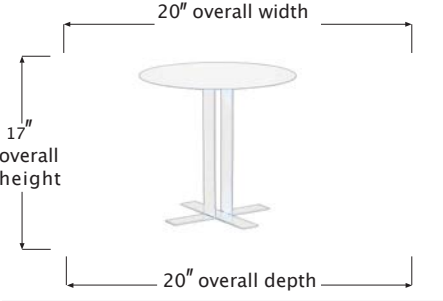

LOFT

END TABLE

SO41242

PRODUCT DIAGRAM

CARTON DIMENSIONS

SPECS & DIMENSIONS

WIDTH	20" W
DEPTH	20" D
HEIGHT	17" H
WEIGHT	33 LBS
CUBIC FEET	8.83 CU.FT
#ITEM/CTN	1PC/1CTN

MATERIAL INFORMATION