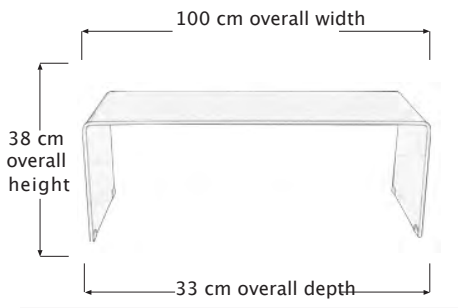

WAVE

CONDO COFFEE TABLE

SSF2131

PRODUCT DIAGRAM

CARTON DIMENSIONS

SPECS & DIMENSIONS

WIDTH	100 CM
DEPTH	33 CM
HEIGHT	38 CM
WEIGHT	XX LBS
CUBIC FEET	XX.X CU.FT
#ITEM/CTN	1PC/1CTN

MATERIAL INFORMATION