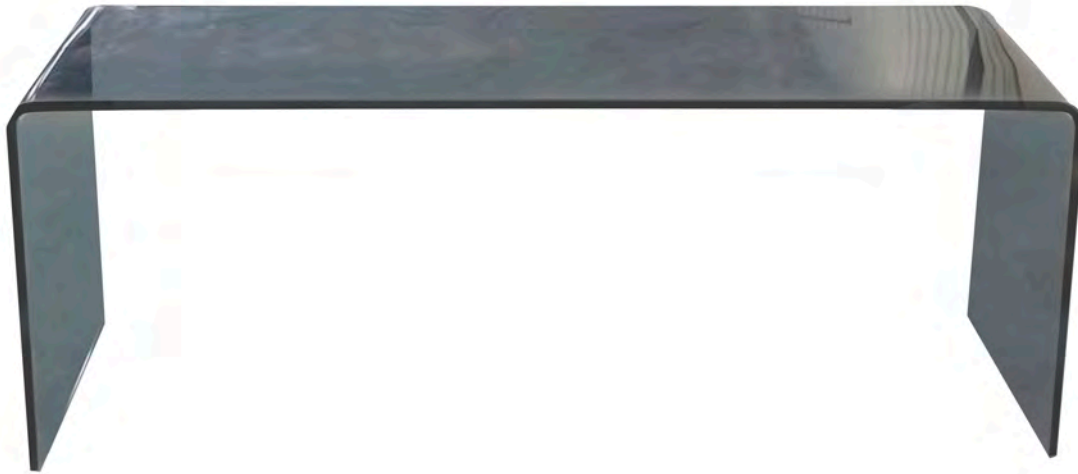

WAVE

CONDO COFFEE TABLE

SSF2131

PRODUCT DIAGRAM

CARTON DIMENSIONS

SPECS & DIMENSIONS

WIDTH	100 CM
DEPTH	33 CM
HEIGHT	38 CM
WEIGHT	XX LBS
CUBIC FEET	XX.X CU.FT
#ITEM/CTN	1PC/1CTN

MATERIAL INFORMATION

DESCRIPTION	COFFEE TABLE
FINISH INFO 1	12 MM SMOKE GRAY GLASS
FINISH INFO 2	
FINISH INFO 3	

7933 Huntington Road, Woodbridge, ON L4H 0S9 | T: (905) 850-1530
 E: sales@korsonfurniture.com | www.korsonfurniture.com