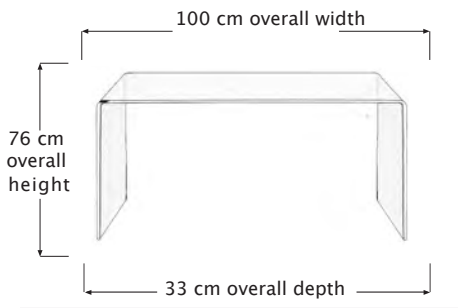

WAVE

CONDO CONSOLE TABLE

SSF21311

PRODUCT DIAGRAM

CARTON DIMENSIONS

SPECS & DIMENSIONS

WIDTH	100 CM
DEPTH	33 CM
HEIGHT	76 CM
WEIGHT	XX LBS
CUBIC FEET	XX.X CU.FT
#ITEM/CTN	1PC/1CTN

MATERIAL INFORMATION