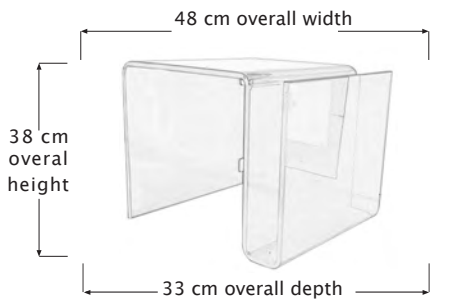

WAVE

CONDO 2-WAY SIDE TABLE

SSF2182

PRODUCT DIAGRAM

CARTON DIMENSIONS

SPECS & DIMENSIONS

WIDTH	48 CM
DEPTH	33 CM
HEIGHT	38 CM
WEIGHT	XX LBS
CUBIC FEET	XX.X CU.FT
#ITEM/CTN	1PC/1CTN

MATERIAL INFORMATION