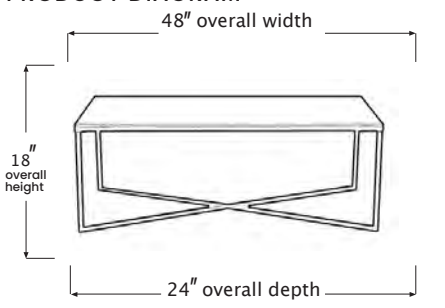

NASH

RECTANGULAR COFFEE TABLE

SYT0101

PRODUCT DIAGRAM

CARTON DIMENSIONS

SPECS & DIMENSIONS

WIDTH	48" W
DEPTH	24" D
HEIGHT	18" H
WEIGHT	XX LBS
CUBIC FEET	XX.X CU.FT
#ITEM/CTN	1PC/1CTN

MATERIAL INFORMATION