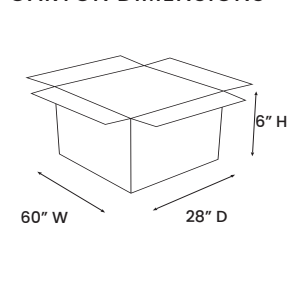

NASH

RECTANGULAR COFFEE TABLE

SYT0101

PRODUCT DIAGRAM

CARTON DIMENSIONS

SPECS & DIMENSIONS

WIDTH	48" W
DEPTH	24" D
HEIGHT	18" H
WEIGHT	XX LBS
CUBIC FEET	XX.X CU.FT
#ITEM/CTN	1PC/1CTN

MATERIAL INFORMATION