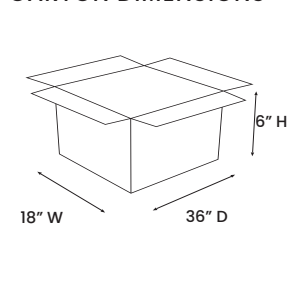

NASH

SQUARE COFFEE TABLE

SYT0104

PRODUCT DIAGRAM

CARTON DIMENSIONS

SECS & DIMENSIONS

WIDTH	32" W
DEPTH	32" D
HEIGHT	18" H
WEIGHT	XX LBS
CUBIC FEET	XX.X CU.FT
#ITEM/CTN	1PC/1CTN

MATERIAL INFORMATION