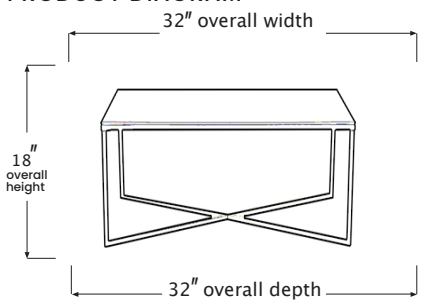

NASH

SQUARE COFFEE TABLE

SYT0104

PRODUCT DIAGRAM

CARTON DIMENSIONS

SECS & DIMENSIONS

WIDTH	32" W
DEPTH	32" D
HEIGHT	18" H
WEIGHT	XX LBS
CUBIC FEET	XX.X CU.FT
#ITEM/CTN	1PC/1CTN

MATERIAL INFORMATION