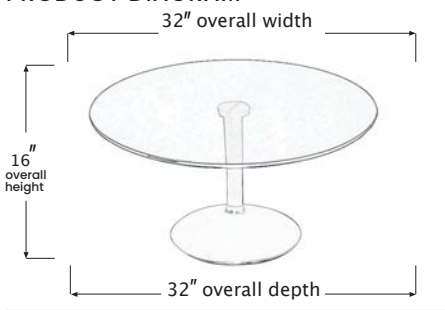

TURNER

COFFEE TABLE

SYT0531B

PRODUCT DIAGRAM

CARTON DIMENSIONS

SPECS & DIMENSIONS

WIDTH	32" W
DEPTH	32" D
HEIGHT	16" H
WEIGHT	XX LBS
CUBIC FEET	XX.X CU.FT
#ITEM/CTN	1PC/2CTN

MATERIAL INFORMATION