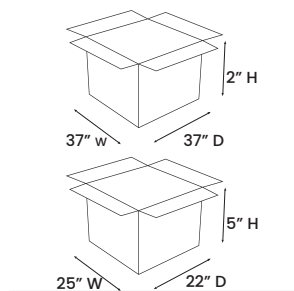

TURNER

COFFEE TABLE

SYT0531B

PRODUCT DIAGRAM

CARTON DIMENSIONS

SPECS & DIMENSIONS

WIDTH	32" W
DEPTH	32" D
HEIGHT	16" H
WEIGHT	XX LBS
CUBIC FEET	XX.X CU.FT
#ITEM/CTN	1PC/2CTN

MATERIAL INFORMATION