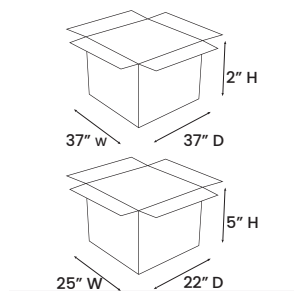

TURNER

COFFEE TABLE

SYT0531

PRODUCT DIAGRAM

CARTON DIMENSIONS

SPECS & DIMENSIONS

WIDTH	32" W
DEPTH	32" D
HEIGHT	16" H
WEIGHT	40 LBS
CUBIC FEET	2.8 CU.FT
#ITEM/CTN	1PC/2CTN

MATERIAL INFORMATION