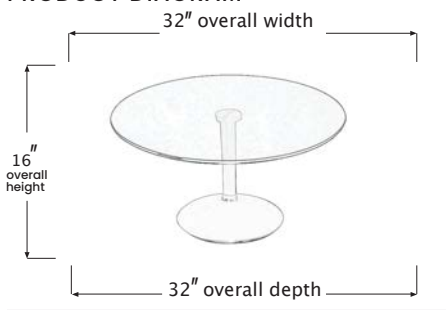

TURNER

COFFEE TABLE

SYT0531

PRODUCT DIAGRAM

CARTON DIMENSIONS

SPECS & DIMENSIONS

WIDTH	32" W
DEPTH	32" D
HEIGHT	16" H
WEIGHT	40 LBS
CUBIC FEET	2.8 CU.FT
#ITEM/CTN	1PC/2CTN

MATERIAL INFORMATION