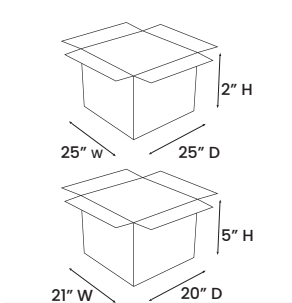

TURNER

SIDE TABLE

SYT0532B

PRODUCT DIAGRAM

CARTON DIMENSIONS

SPECS & DIMENSIONS

WIDTH	24" W
DEPTH	24" D
HEIGHT	19" H
WEIGHT	27 LBS
CUBIC FEET	1.8 CU.FT
#ITEM/CTN	1PC/2CTN

MATERIAL INFORMATION