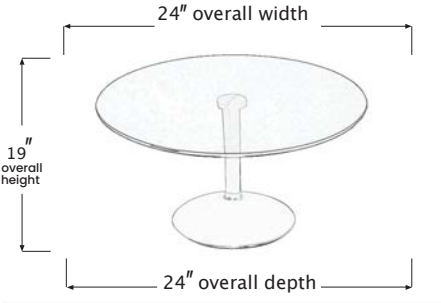

TURNER

SIDE TABLE

SYT0532B

PRODUCT DIAGRAM

CARTON DIMENSIONS

SPECS & DIMENSIONS

WIDTH	24" W
DEPTH	24" D
HEIGHT	19" H
WEIGHT	27 LBS
CUBIC FEET	1.8 CU.FT
#ITEM/CTN	1PC/2CTN

MATERIAL INFORMATION