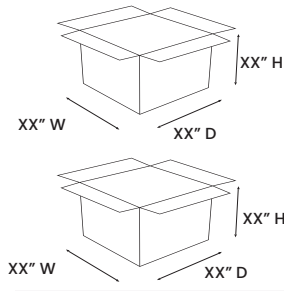

FIFI

COUNTER HEIGHT TABLE

SYT05352R

PRODUCT DIAGRAM

CARTON DIMENSIONS

SPECS & DIMENSIONS

WIDTH	36" W
DEPTH	24" D
HEIGHT	36" H
WEIGHT	XX LBS
CUBIC FEET	XX CU.FT
#ITEM/CTN	1PC/2CTN

MATERIAL INFORMATION

DESCRIPTION	RECTANGULAR GLASS TOP COUNTER HEIGHT TABLE
FINISH INFO 1	CLEAR TEMPERED GLASS TOP
FINISH INFO 2	CHROME
FINISH INFO 3	

7933 Huntington Road, Woodbridge, ON L4H 0S9 | T: (905) 850-1530
 E: sales@korsonfurniture.com | www.korsonfurniture.com