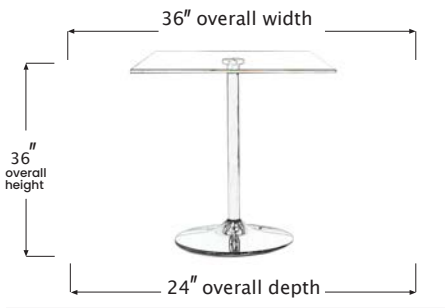

FIFI

COUNTER HEIGHT TABLE

SYT05352R

PRODUCT DIAGRAM

CARTON DIMENSIONS

SPECS & DIMENSIONS

WIDTH	36" W
DEPTH	24" D
HEIGHT	36" H
WEIGHT	XX LBS
CUBIC FEET	XX CU.FT
#ITEM/CTN	1PC/2CTN

MATERIAL INFORMATION

DESCRIPTION	RECTANGULAR GLASS TOP COUNTER HEIGHT TABLE
FINISH INFO 1	CLEAR TEMPERED GLASS TOP
FINISH INFO 2	CHROME
FINISH INFO 3	

7933 Huntington Road, Woodbridge, ON L4H 0S9 | T: (905) 850-1530
 E: sales@korsonfurniture.com | www.korsonfurniture.com