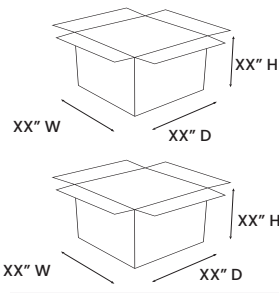

FIFI

COUNTER HEIGHT TABLE

SYT05352

PRODUCT DIAGRAM

CARTON DIMENSIONS

SPECS & DIMENSIONS

WIDTH	24" W
DEPTH	24" D
HEIGHT	36" H
WEIGHT	XX LBS
CUBIC FEET	XX CU.FT
#ITEM/CTN	1PC/2CTN

MATERIAL INFORMATION

DESCRIPTION	ROUND GLASS TOP COUNTER HEIGHT TABLE
FINISH INFO 1	12 MM CLEAR TEMPERED GLASS
FINISH INFO 2	CHROME
FINISH INFO 3	

7933 Huntington Road, Woodbridge, ON L4H 0S9 | T: (905) 850-1530
E: sales@korsonfurniture.com | www.korsonfurniture.com