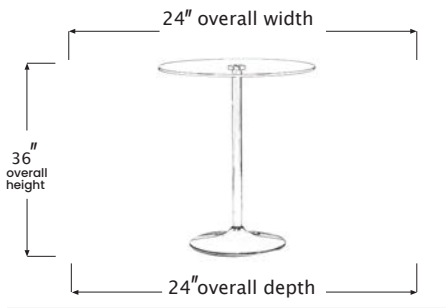

FIFI

COUNTER HEIGHT TABLE

SYT05352

PRODUCT DIAGRAM

CARTON DIMENSIONS

SPECS & DIMENSIONS

WIDTH	24" W
DEPTH	24" D
HEIGHT	36" H
WEIGHT	XX LBS
CUBIC FEET	XX CU.FT
#ITEM/CTN	1PC/2CTN

MATERIAL INFORMATION

DESCRIPTION	ROUND GLASS TOP COUNTER HEIGHT TABLE
FINISH INFO 1	12 MM CLEAR TEMPERED GLASS
FINISH INFO 2	CHROME
FINISH INFO 3	

7933 Huntington Road, Woodbridge, ON L4H 0S9 | T: (905) 850-1530
E: sales@korsonfurniture.com | www.korsonfurniture.com