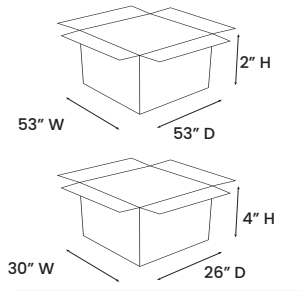

LELLA

DINING TABLE

SYT1115

PRODUCT DIAGRAM

CARTON DIMENSIONS

SPECS & DIMENSIONS

WIDTH	52" W
DEPTH	52" D
HEIGHT	30" H
WEIGHT	XX LBS
CUBIC FEET	XX.X CU.FT
#ITEM/CTN	1PC/2CTN

MATERIAL INFORMATION