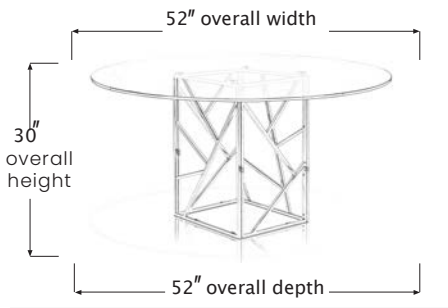

LELLA

DINING TABLE

SYT1115

PRODUCT DIAGRAM

CARTON DIMENSIONS

SPECS & DIMENSIONS

WIDTH	52" W
DEPTH	52" D
HEIGHT	30" H
WEIGHT	XX LBS
CUBIC FEET	XX.X CU.FT
#ITEM/CTN	1PC/2CTN

MATERIAL INFORMATION