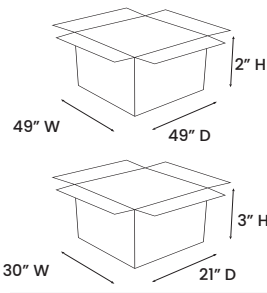

DARRON

DINING TABLE

SYT1202L

PRODUCT DIAGRAM

CARTON DIMENSIONS

SECS & DIMENSIONS

WIDTH	47" W
DEPTH	47" D
HEIGHT	30" H
WEIGHT	86 LBS
CUBIC FEET	3.87 CU.FT
#ITEM/CTN	1PC/2CTN

MATERIAL INFORMATION