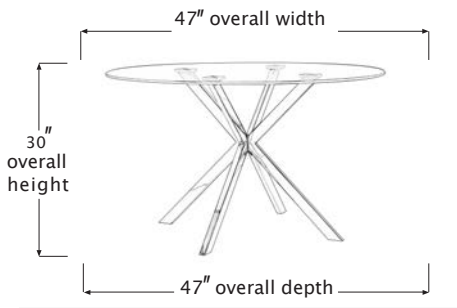

DARRON

DINING TABLE

SYT1202L

PRODUCT DIAGRAM

CARTON DIMENSIONS

SECS & DIMENSIONS

WIDTH	47" W
DEPTH	47" D
HEIGHT	30" H
WEIGHT	86 LBS
CUBIC FEET	3.87 CU.FT
#ITEM/CTN	1PC/2CTN

MATERIAL INFORMATION

DESCRIPTION	ROUND GLASS TOP DINING TABLE
FINISH INFO 1	12 MM CLEAR TEMPERED GLASS
FINISH INFO 2	CHROME
FINISH INFO 3	

7933 Huntington Road, Woodbridge, ON L4H 0S9 | T: (905) 850-1530
 E: sales@korsonfurniture.com | www.korsonfurniture.com