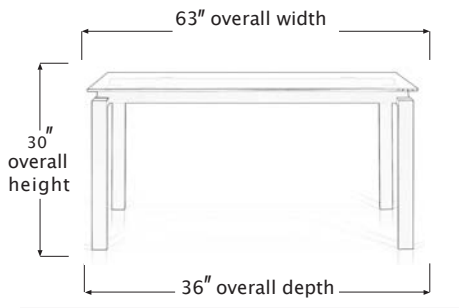

PAVIA

DINING TABLE

SYT15564

PRODUCT DIAGRAM

CARTON DIMENSIONS

SPECS & DIMENSIONS

WIDTH	63" W
DEPTH	36" D
HEIGHT	30" H
WEIGHT	XX LBS
CUBIC FEET	XX CU.FT
#ITEM/CTN	1PC/2CTN

MATERIAL INFORMATION

DESCRIPTION	RECTANGULAR GLASS TOP DINING TABLE
FINISH INFO 1	SILVESTRE GRAY
FINISH INFO 2	FAUX GRANITE TEXTURED FINISH TEMPERED GLASS
FINISH INFO 3	BLACK POWDER COATED STEEL

7933 Huntington Road, Woodbridge, ON L4H 0S9 | T: (905) 850-1530
E: sales@korsonfurniture.com | www.korsonfurniture.com