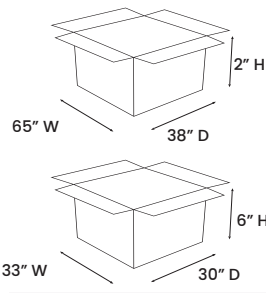

PAVIA

DINING TABLE

SYT15564

PRODUCT DIAGRAM

CARTON DIMENSIONS

SPECS & DIMENSIONS

WIDTH	63" W
DEPTH	36" D
HEIGHT	30" H
WEIGHT	XX LBS
CUBIC FEET	XX CU.FT
#ITEM/CTN	1PC/2CTN

MATERIAL INFORMATION