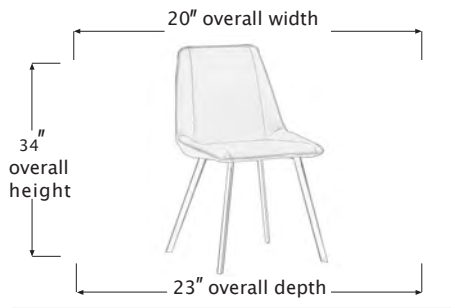

EMILE

DINING CHAIR

SY131110

PRODUCT DIAGRAM

CARTON DIMENSIONS

SECS & DIMENSIONS

WIDTH	20" W
DEPTH	23" D
HEIGHT	34" H
WEIGHT	16 LBS
CUBIC FEET	8.22 CU.FT
#ITEM/CTN	4PC/1CTN

MATERIAL INFORMATION

DESCRIPTION	SIDE CHAIR
FINISH INFO 1	HARRIS
FINISH INFO 2	PEBBLE
FINISH INFO 3	CHROME

COVER CONTENT: 100% POLYESTER
COVER ABRASION: 35,000 DOUBLE RUBS

7933 Huntington Road, Woodbridge, ON L4H 0S9 | T: (905) 850-1530
E: sales@korsonfurniture.com | www.korsonfurniture.com