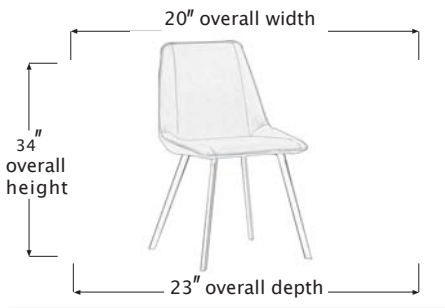

JAYSEN

DINING CHAIR

SY131619

PRODUCT DIAGRAM

CARTON DIMENSIONS

SPCS & DIMENSIONS

WIDTH	20" W
DEPTH	23" D
HEIGHT	34" H
WEIGHT	XX LBS
CUBIC FEET	XX.X CU.FT
#ITEM/CTN	2PC/1CTN

MATERIAL INFORMATION

DESCRIPTION	SIDE CHAIR
FINISH INFO 1	SYNTHETIC LEATHER
FINISH INFO 2	SADDLE
FINISH INFO 3	BLACK POWDER COATED STEEL

COVER CONTENT: 100% POLYESTER
COVER ABRASION: 35,000 DOUBLE RUBS

7933 Huntington Road, Woodbridge, ON L4H 0S9 | T: (905) 850-1530
 E: sales@korsonfurniture.com | www.korsonfurniture.com