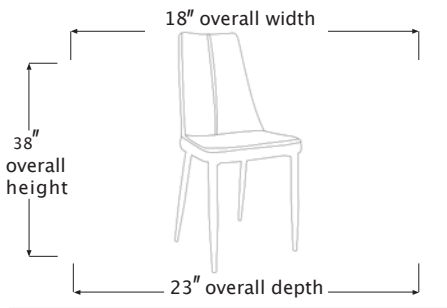

TAOS

DINING CHAIR

SY170911

PRODUCT DIAGRAM

CARTON DIMENSIONS

SPECS & DIMENSIONS

WIDTH	18" W
DEPTH	23" D
HEIGHT	38" H
WEIGHT	XX LBS
CUBIC FEET	10.94 CU.FT
#ITEM/CTN	4PC/1CTN

MATERIAL INFORMATION