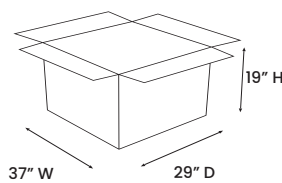

TAOS

DINING CHAIR

SY170911

PRODUCT DIAGRAM

CARTON DIMENSIONS

SPECS & DIMENSIONS

WIDTH	18" W
DEPTH	23" D
HEIGHT	38" H
WEIGHT	XX LBS
CUBIC FEET	10.94 CU.FT
#ITEM/CTN	4PC/1CTN

MATERIAL INFORMATION