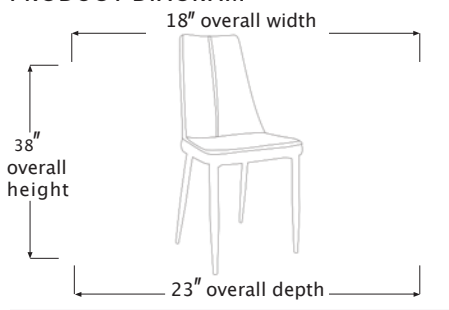

TAOS

DINING CHAIR

SY170929

PRODUCT DIAGRAM

CARTON DIMENSIONS

SPECS & DIMENSIONS

WIDTH	18" W
DEPTH	23" D
HEIGHT	38" H
WEIGHT	XX LBS
CUBIC FEET	10.94 CU.FT
#ITEM/CTN	4PC/1CTN

MATERIAL INFORMATION