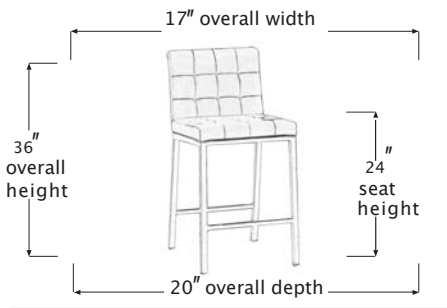

OLIN

COUNTER STOOL

SY171221C

PRODUCT DIAGRAM

CARTON DIMENSIONS

SECS & DIMENSIONS

WIDTH	17" W
DEPTH	20" D
HEIGHT	36" H
WEIGHT	16 LBS
CUBIC FEET	7.67 CU.FT
#ITEM/CTN	2PC/1CTN

MATERIAL INFORMATION

DESCRIPTION	COUNTER STOOL
FINISH INFO 1	SYNTHETIC LEATHER
FINISH INFO 2	BLACK
FINISH INFO 3	BLACK POWDER COATED STEEL

COVER CONTENT: 100% POLYESTER
COVER ABRASION: 35,000 DOUBLE RUBS

7933 Huntington Road, Woodbridge, ON L4H 0S9 | T: (905) 850-1530
 E: sales@korsonfurniture.com | www.korsonfurniture.com