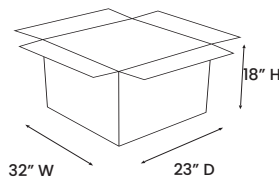

OLIN

COUNTER STOOL

SY171221C

PRODUCT DIAGRAM

CARTON DIMENSIONS

SECS & DIMENSIONS

WIDTH	17" W
DEPTH	20" D
HEIGHT	36" H
WEIGHT	16 LBS
CUBIC FEET	7.67 CU.FT
#ITEM/CTN	2PC/1CTN

MATERIAL INFORMATION

DESCRIPTION	COUNTER STOOL
FINISH INFO 1	SYNTHETIC LEATHER
FINISH INFO 2	BLACK
FINISH INFO 3	BLACK POWDER COATED STEEL

COVER CONTENT: 100% POLYESTER
COVER ABRASION: 35,000 DOUBLE RUBS

7933 Huntington Road, Woodbridge, ON L4H 0S9 | T: (905) 850-1530
 E: sales@korsonfurniture.com | www.korsonfurniture.com