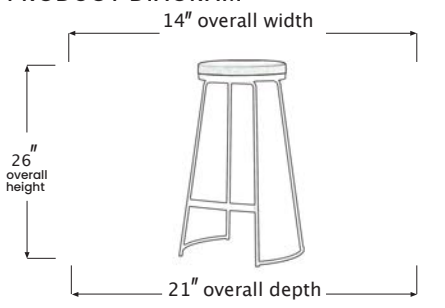

MASSA

COUNTER STOOL

SYI175107C

PRODUCT DIAGRAM

CARTON DIMENSIONS

SPECS & DIMENSIONS

WIDTH	14" W
DEPTH	21" D
HEIGHT	26" H
WEIGHT	XX LBS
CUBIC FEET	XX.X CU.FT
#ITEM/CTN	1PC/1CTN

MATERIAL INFORMATION