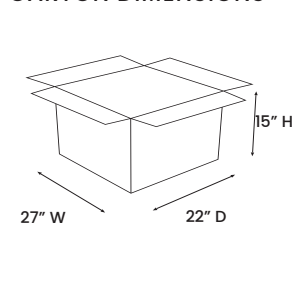

MASSA

COUNTER STOOL

SYI175107C

PRODUCT DIAGRAM

CARTON DIMENSIONS

SPECS & DIMENSIONS

WIDTH	14" W
DEPTH	21" D
HEIGHT	26" H
WEIGHT	XX LBS
CUBIC FEET	XX.X CU.FT
#ITEM/CTN	1PC/1CTN

MATERIAL INFORMATION