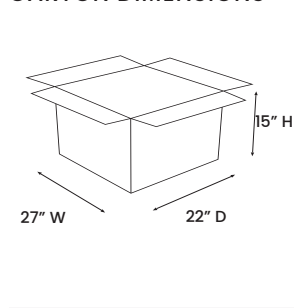

MASSA

COUNTER STOOL

SYI175123C

PRODUCT DIAGRAM

CARTON DIMENSIONS

SPECS & DIMENSIONS

WIDTH	14" W
DEPTH	21" D
HEIGHT	26" H
WEIGHT	XX LBS
CUBIC FEET	XX.X CU.FT
#ITEM/CTN	1PC/1CTN

MATERIAL INFORMATION