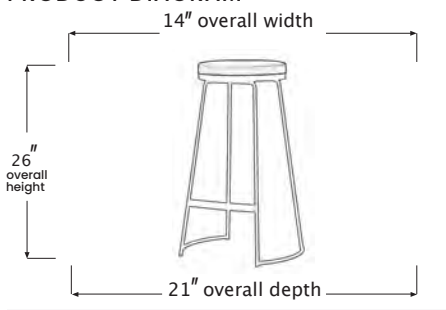

MASSA

COUNTER STOOL

SYI175123C

PRODUCT DIAGRAM

CARTON DIMENSIONS

SPECS & DIMENSIONS

WIDTH	14" W
DEPTH	21" D
HEIGHT	26" H
WEIGHT	XX LBS
CUBIC FEET	XX.X CU.FT
#ITEM/CTN	1PC/1CTN

MATERIAL INFORMATION