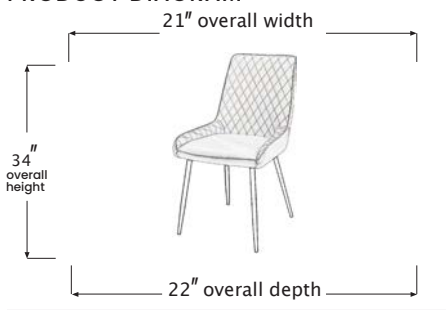

GEORGE

DINING CHAIR

SY192326

PRODUCT DIAGRAM

CARTON DIMENSIONS

SPECS & DIMENSIONS

WIDTH	21" W
DEPTH	22" D
HEIGHT	34" H
WEIGHT	XX LBS
CUBIC FEET	XX.X CU.FT
#ITEM/CTN	1PC/1CTN

MATERIAL INFORMATION