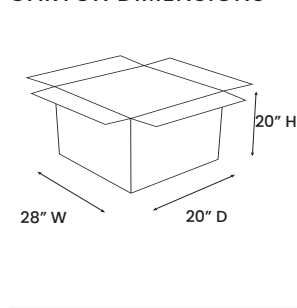

GEORGE

DINING CHAIR

SY192326

PRODUCT DIAGRAM

CARTON DIMENSIONS

SPECS & DIMENSIONS

WIDTH	21" W
DEPTH	22" D
HEIGHT	34" H
WEIGHT	XX LBS
CUBIC FEET	XX.X CU.FT
#ITEM/CTN	1PC/1CTN

MATERIAL INFORMATION