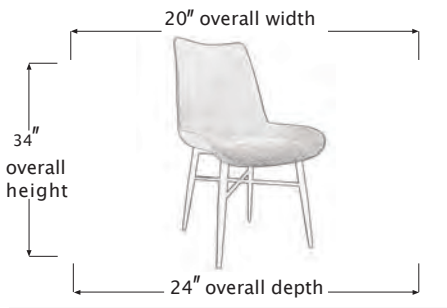

JAYNE

DINING CHAIR

SY196114

PRODUCT DIAGRAM

CARTON DIMENSIONS

SPECS & DIMENSIONS

WIDTH	20" W
DEPTH	24" D
HEIGHT	34" H
WEIGHT	XX LBS
CUBIC FEET	11.86 CU.FT
#ITEM/CTN	4PC/1CTN

MATERIAL INFORMATION

DESCRIPTION	DINING CHAIR
FINISH INFO 1	HARRIS
FINISH INFO 2	GRAY
FINISH INFO 3	BLACK POWDER COATED STEEL

COVER CONTENT: 100% POLYESTER
COVER ABRASION: 35,000 DOUBLE RUBS

7933 Huntington Road, Woodbridge, ON L4H 0S9 | T: (905) 850-1530
 E: sales@korsonfurniture.com | www.korsonfurniture.com