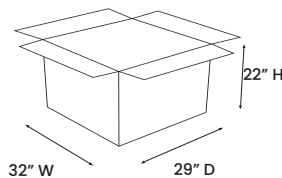

JAYNE

DINING CHAIR

SY196114

PRODUCT DIAGRAM

CARTON DIMENSIONS

SPECS & DIMENSIONS

WIDTH	20" W
DEPTH	24" D
HEIGHT	34" H
WEIGHT	XX LBS
CUBIC FEET	11.86 CU.FT
#ITEM/CTN	4PC/1CTN

MATERIAL INFORMATION